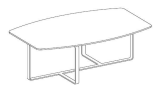

■ T134MX3

■ T134MH4

■ T134MOR

■ T134MMS

SCHEMATICS

RECTANGULAR CENTRAL

70cm x 148cm H 25cm
27,56" x 58,27" H 9,84"

73cm x 118cm H 39cm
28,74" x 46,46" H 15,35"

RECTANGULAR LEFT SOFA BACK TABLE

59cm x 110cm H 50cm
23,23" x 43,31" H 19,69"

RECTANGULAR ACCENT

46cm x 56cm H 50cm
18,11" x 22,05" H 19,69"

RECTANGULAR RIGHT SOFA BACK TABLE

59cm x 110cm H 50cm
23,23" x 43,31" H 19,69"