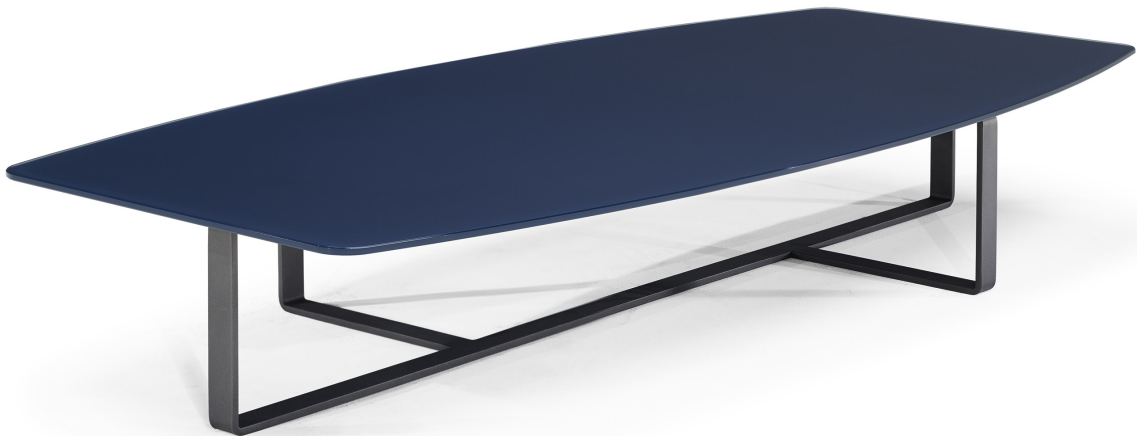

■ T134MX3

■ T134MH4

■ T134MOR

■ T134MMS

SCHEMATICS

RECTANGULAR CENTRAL

70cm x 148cm H 25cm
27,56" x 58,27" H 9,84"

73cm x 118cm H 39cm
28,74" x 46,46" H 15,35"

RECTANGULAR LEFT SOFA BACK TABLE

59cm x 110cm H 50cm
23,23" x 43,31" H 19,69"

RECTANGULAR ACCENT

46cm x 56cm H 50cm
18,11" x 22,05" H 19,69"

RECTANGULAR RIGHT SOFA BACK TABLE

59cm x 110cm H 50cm
23,23" x 43,31" H 19,69"

RECTANGULAR TERMINAL

60cm x 105cm H 50cm
23,62" x 41,34" H 19,69"

FINISHINGS

Frame finishing

ANTHRACITE

Top finishing

SMOKED OAK

COFFEE OAK